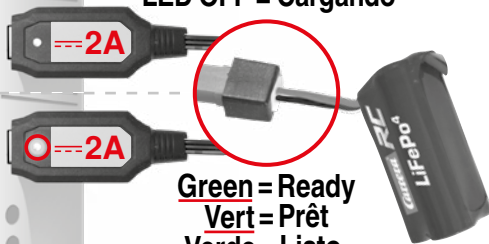

FR

Manuel

LED OFF = Charging
DEL OFF = En charge
LED OFF = Cargando

Green = Ready
Vert = Prêt
Verde = Listo

1a

9,6 V
1300 mAh!
12,48 Wh
LiFePo⁴

2x 1.5 V Micro AAA Battery
2x Piles 1, 5 V micro AAA
2x Pilas de 1,5 V Micro AAA

2

1

2 9,6 V 1300 mAh!
12,48 Wh LiFePo⁴

Green = Connection OK
Vert = Connexion OK
Verde = Conexión OK

LED OFF = Charging
DEL OFF = En charge
LED OFF = Cargando

Green = Ready
Vert = Prêt
Verde = Listo

3

2x 1.5 V Micro AAA Battery
2x Piles 1, 5 V micro AAA
2x Pilas de 1,5 V Micro AAA