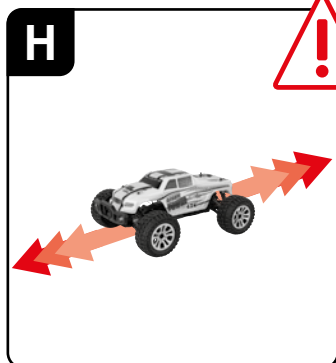

FR

Manuel

LED OFF = Charging
DEL OFF = En charge
LED OFF = Cargando

Green = Ready
Vert = Prêt
Verde = Listo

1a

9,6 V
1300 mAh!
12,48 Wh
LiFePo⁴

2x 1.5 V Micro AAA Battery
2x Piles 1, 5 V micro AAA
2x Pilas de 1,5 V Micro AAA