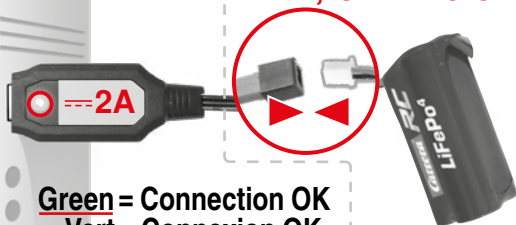

FR

Manuel

LED OFF = Charging
DEL OFF = En charge
LED OFF = Cargando

Green = Ready
Vert = Prêt
Verde = Listo

1a

9,6 V
1300 mAh!
12,48 Wh
LiFePo⁴

2x 1.5 V Micro AAA Battery
2x Piles 1, 5 V micro AAA
2x Pilas de 1,5 V Micro AAA

2

1

2 9,6 V 1300 mAh!
12,48 Wh LiFePo⁴

Green = Connection OK
Vert = Connexion OK
Verde = Conexión OK

LED OFF = Charging
DEL OFF = En charge
LED OFF = Cargando

Green = Ready
Vert = Prêt
Verde = Listo

3

2x 1.5 V Micro AAA Battery
2x Piles 1, 5 V micro AAA
2x Pilas de 1,5 V Micro AAA