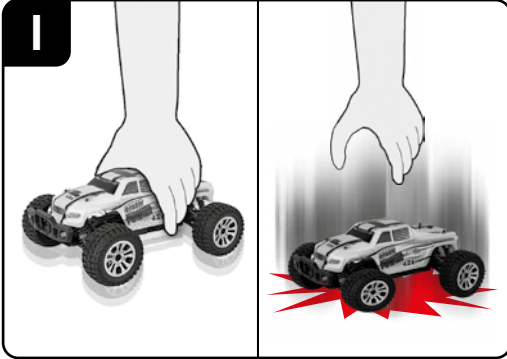

FR

Manuel

LED OFF = Charging
DEL OFF = En charge
LED OFF = Cargando

Green = Ready
Vert = Prêt
Verde = Listo

1a

9,6 V
1300 mAh!
12,48 Wh
LiFePo⁴

2x 1.5 V Micro AAA Battery
2x Piles 1, 5 V micro AAA
2x Pilas de 1,5 V Micro AAA