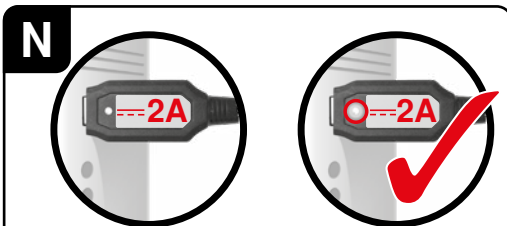

FR

Manuel

LED OFF = Charging
DEL OFF = En charge
LED OFF = Cargando

Green = Ready
Vert = Prêt
Verde = Listo

1a

9,6 V
1300 mAh!
12,48 Wh
LiFePo⁴

2x 1.5 V Micro AAA Battery
2x Piles 1, 5 V micro AAA
2x Pilas de 1,5 V Micro AAA