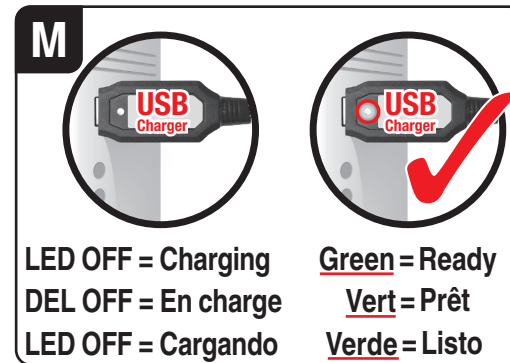

Sicherheitsbestimmungen · Safety instructions · Consignes de sécurité
Disposiciones de seguridad · Norme di sicurezza · Veiligheidsbepalingen ·
Prescrições de segurança · Säkerhetsbestämmelser · Turvallisuusohjeet
Zasady bezpieczeństwa · Biztonsági rendelkezések · Varnostna določila
Bezpečnostní předpisy · Bezpečnostné predpisy · Sikkerhetsbestem-
melser · Sikkerhedsbestemmelser · أنظمة السلامة · Διατάξεις ασφαλείας ·
安全准则 · 안전수칙

#370142027X Ford F-150 Raptor, black
#370142042 Ford F-150 Raptor, white