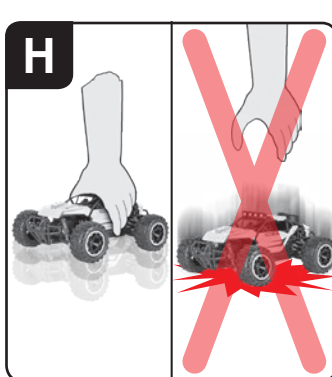

Sicherheitsbestimmungen · Safety instructions
Consignes de sécurité Disposiciones de seguridad
Norme di sicurezza · Veiligheidsbepalingen
Prescrições de segurança · Säkerhetsbestämmelser
Turvallisuusohjeet Zasady bezpieczeństwa
Biztonsági rendelkezések · Varnostna določila
Bezpečnostní předpisy · Bezpečnostné predpisy
Sikkerhetsbestemmelser · Sikkerhedsbestemmelser
أنظمة السلامة · Διατάξεις ασφαλείας · 安全准则 · 안전수칙