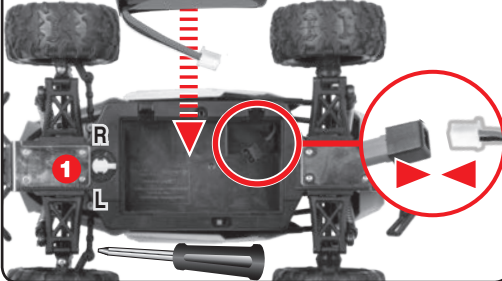

3

**1x 6,4 V 900 mAh!
5,76 Wh LiFePO₄**