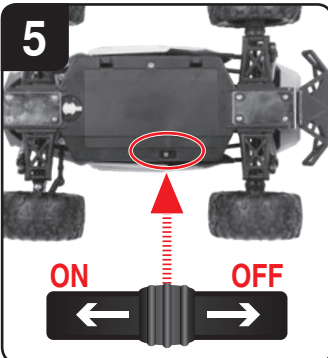

1

**6,4 V
900 mAh!
5,76 Wh
LiFePO₄**

**2x 1.5 V Micro AAA batteries
2x Piles 1, 5 V micro AAA
2x Pilas de 1,5 V Micro AAA**

2

1

2 **6,4 V 900 mAh!
5,76 Wh LiFePO₄**

**Green = Connection OK
Vert = Connexion OK
Verde = Conexión OK**

**LED OFF = Charging
DEL OFF = En charge
LED OFF = Cargando**

**Green = Ready
Vert = Prêt
Verde = Listo**

3

**1x 6,4 V 900 mAh!
5,76 Wh LiFePO₄**

4

**2x 1.5 V Micro AAA batteries
2x Piles 1, 5 V micro AAA
2x Pilas de 1,5 V Micro AAA**

5

ON OFF

6

OFF ON

7