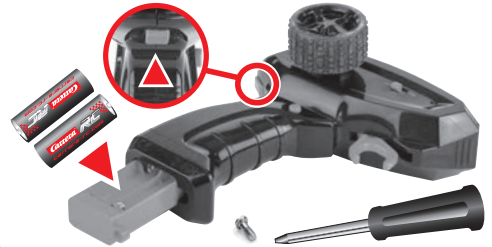

4

**2x 1.5 V Micro AAA batteries
2x Piles 1, 5 V micro AAA
2x Pilas de 1,5 V Micro AAA**