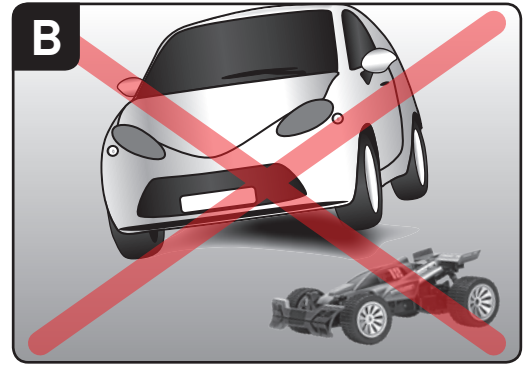

Sicherheitsbestimmungen · Safety instructions · Consignes de sécurité
Disposiciones de seguridad · Norme di sicurezza · Veiligheidsbepalingen ·
Prescrições de segurança · Säkerhetsbestämmelser · Turvallisuusohjeet
Zasady bezpieczeństwa · Biztonsági rendelkezések · Varnostna določila
Bezpečnostní předpisy · Bezpečnostné predpisy · Sikkerhetsbestem-
melser · Sikkerhedsbestemmelser · أنظمة السلامة · Διατάξεις ασφαλείας ·
安全准则 · 안전수칙

#370162095X Speed Phantom 2