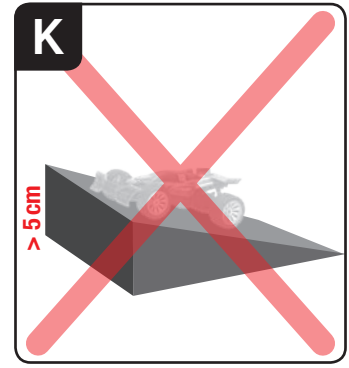

Sicherheitsbestimmungen · Safety instructions · Consignes de sécurité
Disposiciones de seguridad · Norme di sicurezza · Veiligheidsbepalingen ·
Prescrições de segurança · Säkerhetsbestämmelser · Turvallisuusohjeet
Zasady bezpieczeństwa · Biztonsági rendelkezések · Varnostna določila
Bezpečnostní předpisy · Bezpečnostné predpisy · Sikkerhetsbestem-
melser · Sikkerhedsbestemmelser · أنظمة السلامة · Διατάξεις ασφαλείας ·
安全准则 · 안전수칙

#370162095X Speed Phantom 2