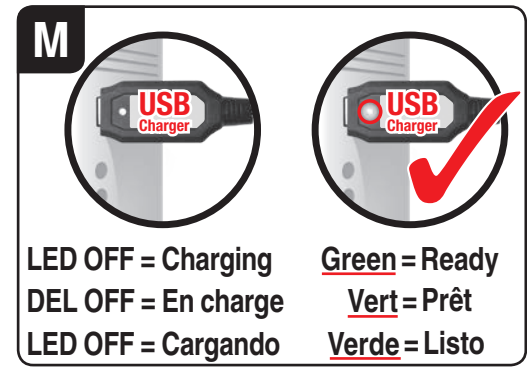

Sicherheitsbestimmungen · Safety instructions · Consignes de sécurité
Disposiciones de seguridad · Norme di sicurezza · Veiligheidsbepalingen ·
Prescrições de segurança · Säkerhetsbestämmelser · Turvallisuusohjeet
Zasady bezpieczeństwa · Biztonsági rendelkezések · Varnostna določila
Bezpečnostní předpisy · Bezpečnostné predpisy · Sikkerhetsbestem-
melser · Sikkerhedsbestemmelser · أنظمة السلامة · Διατάξεις ασφαλείας ·
安全准则 · 안전수칙

#370162095X Speed Phantom 2