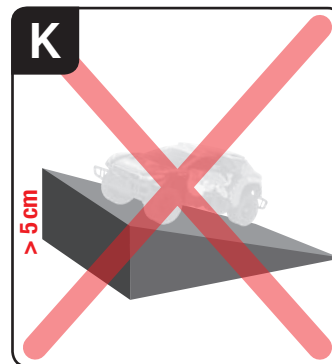

Sicherheitsbestimmungen · Safety instructions · Consignes de sécurité
Disposiciones de seguridad · Norme di sicurezza · Veiligheidsbepalingen ·
Prescrições de segurança · Säkerhetsbestämmelser · Turvallisuusohjeet
Zasady bezpieczeństwa · Biztonsági rendelkezések · Varnostna določila
Bezpečnostní předpisy · Bezpečnostné predpisy · Sikkerhetsbestem-
melser · Sikkerhedsbestemmelser · أنظمة السلامة · Διατάξεις ασφαλείας ·
安全准则 · 안전수칙

#370162106X
Peugeot Red Bull Dakar 16