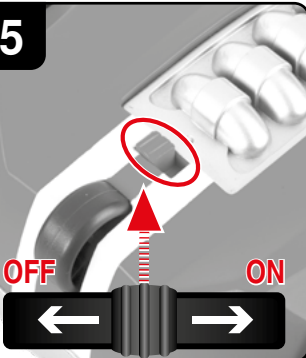

1

****6,4 V 900 mAh!
5,76 Wh LiFePO₄**
** #370162052X
#370162105X

*****6,4 V 700 mAh!
4,48 Wh LiFePO₄**
*** #370162114

**2x 1.5 V Micro AAA batteries
2x Piles 1,5 V micro AAA
2x Pilas de 1,5 V Micro AAA**

* Nur ein Modell enthalten - Contains only one model - contient un seul modèle - Contiene sólo un modelo - Contiene un solo modellino - Bevat slechts één model
Contém só uma miniatura - Endast en modell - Sisältää vain yhden radio-ohjattavan - Zawiera tylko jeden model - Csak egy modell tartalmaz - Vključen samo en model
Obsahuje pouze jeden model - Obsahuje len jeden model - Inneholder kun samme modell - Inneholder kun én model - لا يحتوي إلا على نموذج واحد - Περιέχει μόνο ένα μοντέλο - 含一个模型 - 모델 한 개만 들어있음

2

1

2

**6,4 V 900 mAh!
5,76 Wh LiFePO₄**

**Green = Connection OK
Vert = Connexion OK
Verde = Conexión OK**

**LED OFF = Charging
DEL OFF = En charge
LED OFF = Cargando**

**Green = Ready
Vert = Prêt
Verde = Listo**

3

****1x 6,4 V 900 mAh!
5,76 Wh LiFePO₄**

*****1x 6,4 V 700 mAh!
4,48 Wh LiFePO₄**

** #370162052X
#370162105X

*** #370162114

4

**2x 1.5 V Micro AAA batteries
2x Piles 1,5 V micro AAA
2x Pilas de 1,5 V Micro AAA**

5

6

7