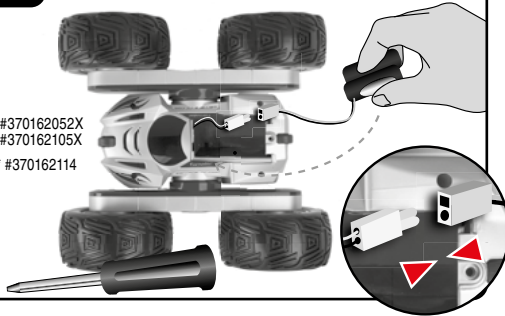

**Green = Ready
Vert = Prêt
Verde = Listo**

3

****1x 6,4 V 900 mAh!
5,76 Wh LiFePO₄**

*****1x 6,4 V 700 mAh!
4,48 Wh LiFePO₄**

** #370162052X
#370162105X

*** #370162114