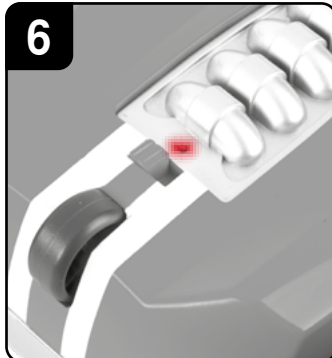

1

****6,4 V 900 mAh!
5,76 Wh LiFePO₄**
** #370162052X
#370162105X

*****6,4 V 700 mAh!
4,48 Wh LiFePO₄**
*** #370162114

**2x 1.5 V Micro AAA batteries
2x Piles 1,5 V micro AAA
2x Pilas de 1,5 V Micro AAA**

* Nur ein Modell enthalten - Contains only one model - contient un seul modèle - Contiene sólo un modelo - Contiene un solo modellino - Bevat slechts één model
Contém só uma miniatura - Endast en modell - Sisältää vain yhden radio-ohjattavan - Zawiera tylko jeden model - Csak egy modell tartalmaz - Vključen samo en model
Obsahuje pouze jeden model - Obsahuje len jeden model - Inneholder kun samme modell - Inneholder kun én model - لا يحتوي إلا على نموذج واحد - Περιέχει μόνο ένα μοντέλο - 含一个模型 - 모델 한 개만 들어있음

2

1

2

**6,4 V 900 mAh!
5,76 Wh LiFePO₄**

**Green = Connection OK
Vert = Connexion OK
Verde = Conexión OK**

**LED OFF = Charging
DEL OFF = En charge
LED OFF = Cargando**

**Green = Ready
Vert = Prêt
Verde = Listo**

3

****1x 6,4 V 900 mAh!
5,76 Wh LiFePO₄**

*****1x 6,4 V 700 mAh!
4,48 Wh LiFePO₄**

** #370162052X
#370162105X

*** #370162114

4

**2x 1.5 V Micro AAA batteries
2x Piles 1,5 V micro AAA
2x Pilas de 1,5 V Micro AAA**

5

6

7