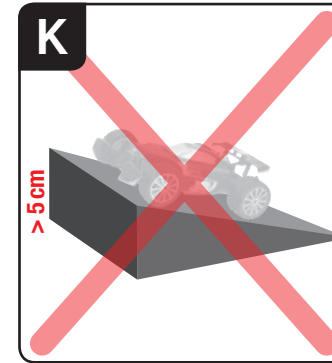

Sicherheitsbestimmungen · Safety instructions · Consignes de sécurité
Disposiciones de seguridad · Norme di sicurezza · Veiligheidsbepalingen ·
Prescrições de segurança · Säkerhetsbestämmelser · Turvallisuusohjeet
Zasady bezpieczeństwa · Biztonsági rendelkezések · Varnostna določila
Bezpečnostní předpisy · Bezpečnostné predpisy · Sikkerhetsbestem-
melser · Sikkerhedsbestemmelser · أنظمة السلامة · Διατάξεις ασφαλείας ·
安全准则 · 안전수칙

#370162121
Carrera RC Red Bull NX1