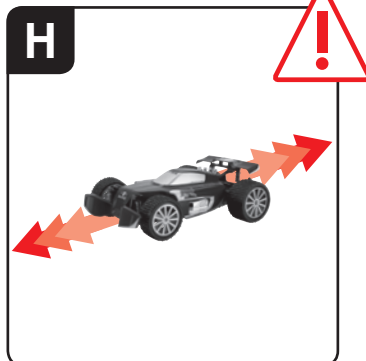

Sicherheitsbestimmungen · Safety instructions · Consignes de sécurité
Disposiciones de seguridad · Norme di sicurezza · Veiligheidsbepalingen ·
Prescrições de segurança · Säkerhetsbestämmelser · Turvallisuusohjeet
Zasady bezpieczeństwa · Biztonsági rendelkezések · Varnostna določila
Bezpečnostní předpisy · Bezpečnostné predpisy · Sikkerhetsbestem-
melser · Sikkerhedsbestemmelser · أنظمة السلامة · Διατάξεις ασφαλείας ·
安全准则 · 안전수칙

#370162121
Carrera RC Red Bull NX1