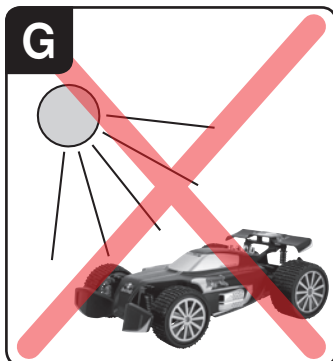

Sicherheitsbestimmungen · Safety instructions · Consignes de sécurité
Disposiciones de seguridad · Norme di sicurezza · Veiligheidsbepalingen ·
Prescrições de segurança · Säkerhetsbestämmelser · Turvallisuusohjeet
Zasady bezpieczeństwa · Biztonsági rendelkezések · Varnostna določila
Bezpečnostní předpisy · Bezpečnostné predpisy · Sikkerhetsbestem-
melser · Sikkerhedsbestemmelser · أنظمة السلامة · Διατάξεις ασφαλείας ·
安全准则 · 안전수칙

#370162121
Carrera RC Red Bull NX1