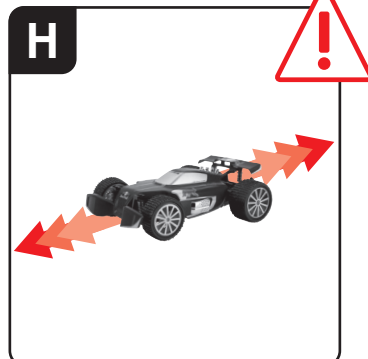

Sicherheitsbestimmungen · Safety instructions · Consignes de sécurité
Disposiciones de seguridad · Norme di sicurezza · Veiligheidsbepalingen ·
Prescrições de segurança · Säkerhetsbestämmelser · Turvallisuusohjeet
Zasady bezpieczeństwa · Biztonsági rendelkezések · Varnostna določila
Bezpečnostní předpisy · Bezpečnostné predpisy · Sikkerhetsbestem-
melser · Sikkerhedsbestemmelser · أنظمة السلامة · Διατάξεις ασφαλείας ·
安全准则 · 안전수칙

#370162121
Carrera RC Red Bull NX1 - EU ONLY