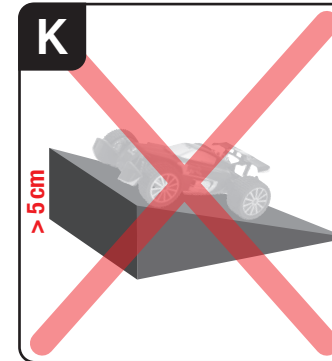

Sicherheitsbestimmungen · Safety instructions · Consignes de sécurité
Disposiciones de seguridad · Norme di sicurezza · Veiligheidsbepalingen ·
Prescrições de segurança · Säkerhetsbestämmelser · Turvallisuusohjeet
Zasady bezpieczeństwa · Biztonsági rendelkezések · Varnostna določila
Bezpečnostní předpisy · Bezpečnostné predpisy · Sikkerhetsbestem-
melser · Sikkerhedsbestemmelser · أنظمة السلامة · Διατάξεις ασφαλείας ·
安全准则 · 안전수칙

#370162121
Carrera RC Red Bull NX1 - EU ONLY