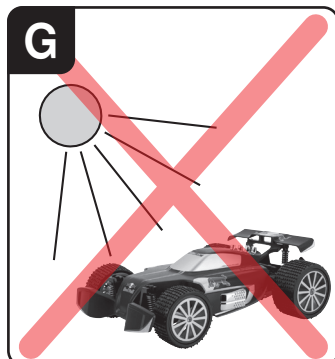

Sicherheitsbestimmungen · Safety instructions · Consignes de sécurité
Disposiciones de seguridad · Norme di sicurezza · Veiligheidsbepalingen ·
Prescrições de segurança · Säkerhetsbestämmelser · Turvallisuusohjeet
Zasady bezpieczeństwa · Biztonsági rendelkezések · Varnostna določila
Bezpečnostní předpisy · Bezpečnostné predpisy · Sikkerhetsbestem-
melser · Sikkerhedsbestemmelser · أنظمة السلامة · Διατάξεις ασφαλείας ·
安全准则 · 안전수칙

#370162121
Carrera RC Red Bull NX1 - EU ONLY