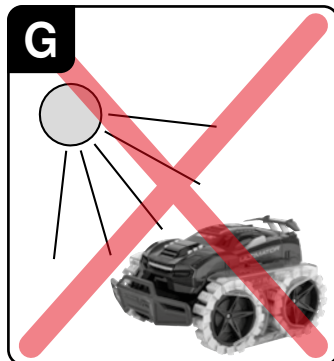

#370162124 *Ultimator*
– *Ultimate Terrain Vehicle (UTV)*

2 **1** **2** **6,4 V 900 mAh!**
5,76 Wh LiFePO₄

LED OFF = Charging
DEL OFF = En charge
LED OFF = Cargando

Green = Connection OK
Vert = Connexion OK
Verde = Conexión OK