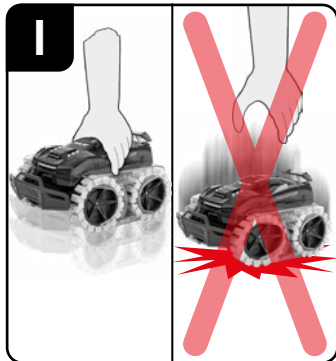

#370162124 *Ultimator*
– *Ultimate Terrain Vehicle (UTV)*

2 **1** **2** **6,4 V 900 mAh!**
5,76 Wh LiFePO₄

LED OFF = Charging
DEL OFF = En charge
LED OFF = Cargando

Green = Connection OK
Vert = Connexion OK
Verde = Conexión OK