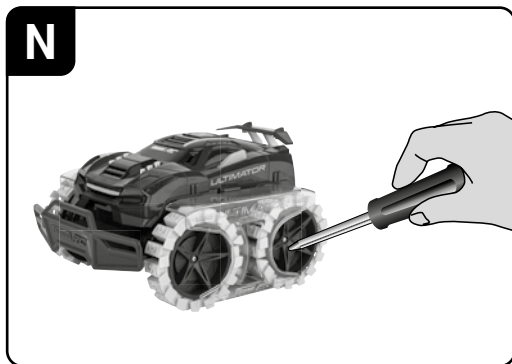

#370162124 *Ultimator*
– *Ultimate Terrain Vehicle (UTV)*

2 **1** **2** **6,4 V 900 mAh!**
5,76 Wh LiFePO₄

LED OFF = Charging
DEL OFF = En charge
LED OFF = Cargando

Green = Connection OK
Vert = Connexion OK
Verde = Conexión OK