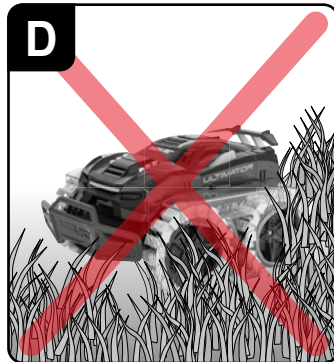

#370162124 *Ultimator*
– *Ultimate Terrain Vehicle (UTV)*

2 **1** **2** **6,4 V 900 mAh!**
5,76 Wh LiFePO₄

LED OFF = Charging
DEL OFF = En charge
LED OFF = Cargando

Green = Connection OK
Vert = Connexion OK
Verde = Conexión OK