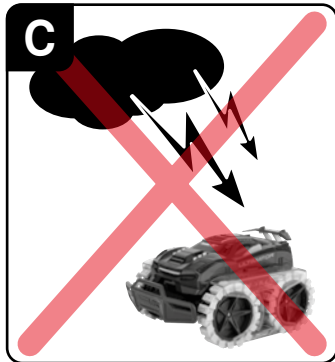

#370162124 *Ultimator*
– *Ultimate Terrain Vehicle (UTV)*

2 **1** **2** **6,4 V 900 mAh!**
5,76 Wh LiFePO₄

LED OFF = Charging
DEL OFF = En charge
LED OFF = Cargando

Green = Connection OK
Vert = Connexion OK
Verde = Conexión OK