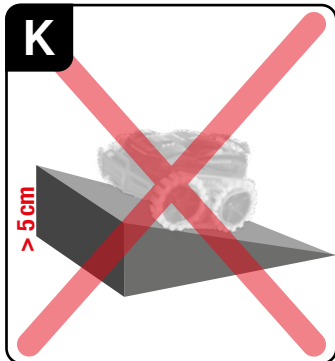

#370162124 *Ultimator*
– *Ultimate Terrain Vehicle (UTV)*

2 **1** **2** **6,4 V 900 mAh!**
5,76 Wh LiFePO₄

LED OFF = Charging
DEL OFF = En charge
LED OFF = Cargando

Green = Connection OK
Vert = Connexion OK
Verde = Conexión OK