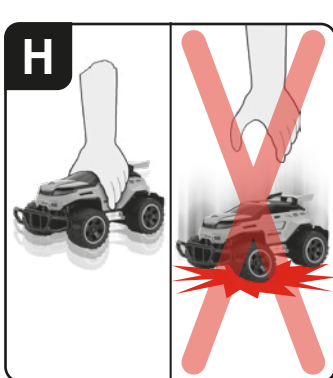

Sicherheitsbestimmungen · Safety instructions
Consignes de sécurité Disposiciones de seguridad
Norme di sicurezza · Veiligheidsbepalingen
Prescrições de segurança · Säkerhetsbestämmelser
Turvallisuuohjeet Zasady bezpieczeñstwa
Biztonsági rendelkezések · Varnostna določila
Bezpečnostní předpisy · Bezpečnostné predpisy
Sikkerhetsbestemmelser · Sikkerhedsbestemmelser
أنظمة السلامة · Διατάξεις ασφαλείας · 安全准则 · 안전수칙