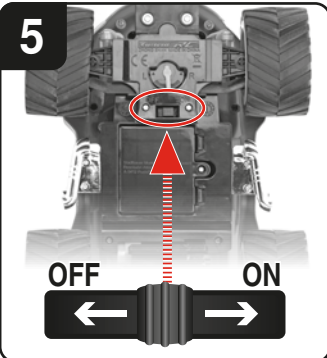

1

3,2 V
700 mAh!
2,24 Wh
LiFePO₄

2x 1.5 V Micro AAA batteries
2x Piles 1, 5 V micro AAA
2x Pilas de 1,5 V Micro AAA

2

1

2

3,2 V 700 mAh!
2,24 Wh LiFePO₄

Green = Connection OK
Vert = Connexion OK
Verde = Conexión OK

LED OFF = Charging
DEL OFF = En charge
LED OFF = Cargando

Green = Ready
Vert = Prêt
Verde = Listo

3

3,2 V 700 mAh!
2,24 Wh LiFePO₄

4

2x 1.5 V Micro AAA batteries
2x Piles 1, 5 V micro AAA
2x Pilas de 1,5 V Micro AAA

5

6

OFF ON
OFF ON

7