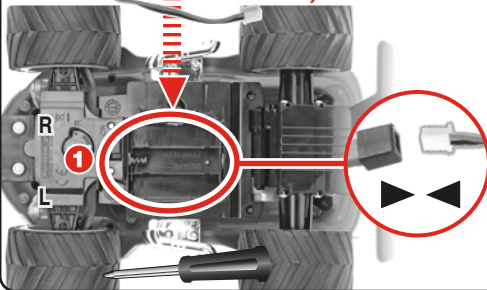

Green = Ready
Vert = Prêt
Verde = Listo

3

3,2 V 700 mAh!
2,24 Wh LiFePO₄