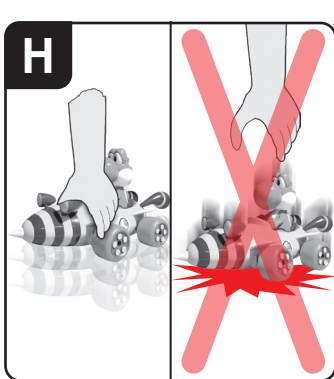

Safety instructions
Consignes de sécurité
Disposiciones de seguridad

A

3,2 V
700 mAh!
2,24 Wh
LiFePO₄

A battery with a red checkmark next to it. The battery is labeled 'Carrera 3.2V 700mAh LiFePO4' and 'Carrera RC.COM'.

USB Charger
Câble de charge USB
Cable de carga USB

Green = Connection OK
Vert = Connexion OK
Verde = Conexión OK

USB Charger
Câble de charge USB
Cable de carga USB

LED OFF = Charging
DEL OFF = En charge
LED OFF = Cargando