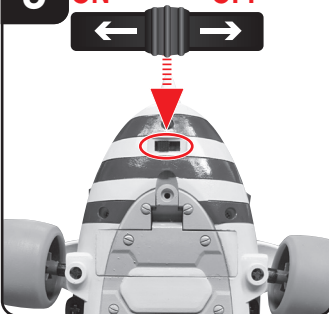

1

USB Charger
Câble de charge USB
Cable de carga USB

3,2 V 700 mAh!
2,24 Wh LiFePO₄

2x 1.5 V Micro AAA batteries
2x piles 1,5 V micro AAA
2x Pilas de 1,5 V Micro AAA

2

1

2 **3,2 V 700 mAh!**
2,24 Wh LiFePO₄

USB Charger
Câble de charge USB
Cable de carga USB

Green = Connection OK
Vert = Connexion OK
Verde = Conexión OK

USB Charger
Câble de charge USB
Cable de carga USB

LED OFF = Charging
DEL OFF = En charge
LED OFF = Cargando

Green = Ready
Vert = Prêt
Verde = Listo

3

3,2 V 700 mAh!
2,24 Wh LiFePO₄

4

2x 1.5 V Micro AAA batteries
2x Accus 1,5 V micro AAA
2x Pilas de 1,5 V Micro AAA

5

ON

OFF

6

7