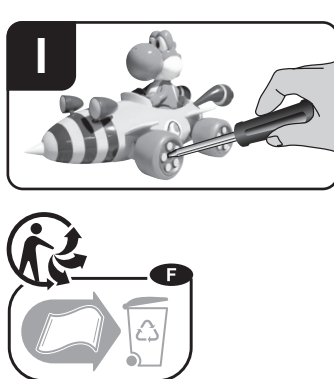

Safety instructions
Consignes de sécurité
Disposiciones de seguridad

A

3,2 V
700 mAh!
2,24 Wh
LiFePO₄

A battery with a red checkmark next to it. The battery is labeled 'Carrera 3.2V 700mAh LiFePO4' and 'Carrera RC.COM'.

USB Charger
Câble de charge USB
Cable de carga USB

Green = Connection OK
Vert = Connexion OK
Verde = Conexión OK

USB Charger
Câble de charge USB
Cable de carga USB

LED OFF = Charging
DEL OFF = En charge
LED OFF = Cargando