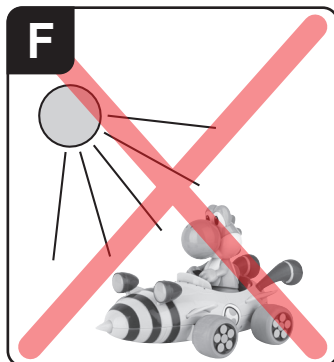

Safety instructions
Consignes de sécurité
Disposiciones de seguridad

A

3,2 V
700 mAh!
2,24 Wh
LiFePO₄

A battery with a red checkmark next to it. The battery is labeled 'Carrera 3.2V 700mAh LiFePO4' and 'Carrera RC.COM'.

USB Charger
Câble de charge USB
Cable de carga USB

Green = Connection OK
Vert = Connexion OK
Verde = Conexión OK

USB Charger
Câble de charge USB
Cable de carga USB

LED OFF = Charging
DEL OFF = En charge
LED OFF = Cargando