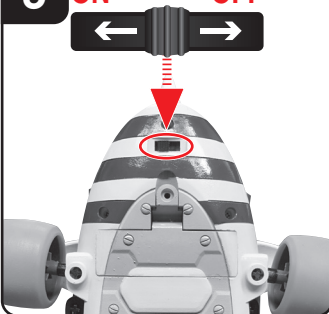

1

**3,2 V 700 mAh!
2,24 Wh LiFePO₄**

**2x 1.5 V Micro AAA batteries
2x Piles 1, 5 V micro AAA
2x Pilas de 1,5 V Micro AAA**

* Nur ein Modell enthalten - Contains only one model - contient un seul modèle - Contiene sólo un modelo - Contiene un solo modellino - Bevat slechts één model
Contém só uma miniatura - Endast en modell - Sisältää vain yhden radio-ohjattavan - Zawiera tylko jeden model - Csak egy modell tartalmaz - Vključen samo en model
Obsahuje pouze jeden model - Obsahuje len jeden model - Inneholder kun samme modell - Inneholder kun én model - لا يحتوي إلا على نموذج واحد - Περιέχει μόνο ένα μοντέλο - 含一个模型 - 모델 한 개만 들어있음

2

1

2 **3,2 V 700 mAh!
2,24 Wh LiFePO₄**

**Green = Connection OK
Vert = Connexion OK
Verde = Conexión OK**

**Green = Ready
Vert = Prêt
Verde = Listo**

**LED OFF = Charging
DEL OFF = En charge
LED OFF = Cargando**

3

**3,2 V 700 mAh!
2,24 Wh LiFePO₄**

4

**2x 1.5 V Micro AAA batteries
2x Accus 1, 5 V micro AAA
2x Pilas de 1,5 V Micro AAA**

5

ON

OFF

6

7