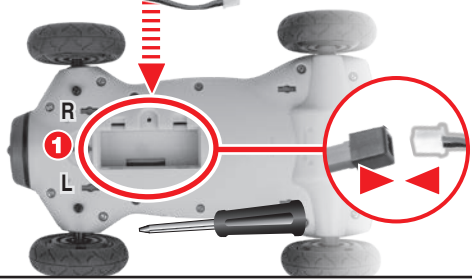

USB Charger  
Cable de carga USB  
Câble de charge USB

LED OFF = Charging  
DEL OFF = En charge  
LED OFF = Cargando

Green = Ready  
Vert = Prêt  
Verde = Listo

3

3,2 V 700 mAh!  
2,24 Wh LiFePO<sub>4</sub>