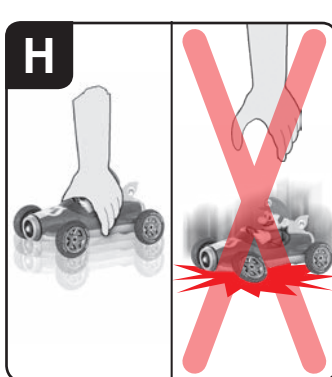

**Safety instructions**  
**Consignes de sécurité**  
**Disposiciones de seguridad**

**A**

3,2 V  
700 mAh!  
2,24 Wh  
LiFePO<sub>4</sub>

A red checkmark is positioned to the left of a Carrera 2171 RC car battery. The battery is black with white and red text, including 'Carrera 2171' and 'LiFePO4'.