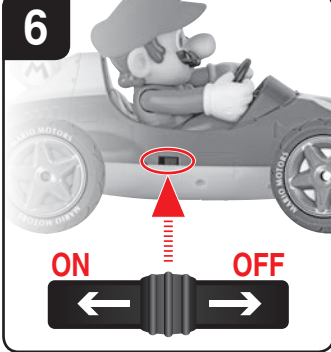

1

USB Charger
Cable de carga USB
Câble de charge USB

3,2 V
700 mAh!
2,24 Wh
LiFePO₄

2x 1.5 V Micro AAA batteries
2x Piles 1, 5 V micro AAA
2x Pilas de 1,5 V Micro AAA

* Contains only one model - contient un seul modèle - Contiene sólo un modelo

2

1

2

3,2 V 700 mAh!
2,24 Wh LiFePO₄

USB Charger
Cable de carga USB
Câble de charge USB

Green = Connection OK
Vert = Connexion OK
Verde = Conexión OK

USB Charger
Cable de carga USB
Câble de charge USB

USB Charger
Cable de carga USB
Câble de charge USB

LED OFF = Charging
DEL OFF = En charge
LED OFF = Cargando

Green = Ready
Vert = Prêt
Verde = Listo

3

3,2 V 700 mAh!
2,24 Wh LiFePO₄

4

2x 1.5 V Micro AAA batteries
2x Accus 1, 5 V micro AAA
2x Pilas de 1,5 V Micro AAA

5

6

7