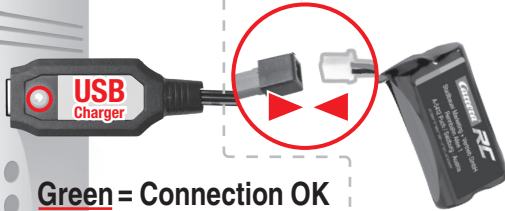

1

6,4 V 700 mAh!
4,48 Wh LiFePO₄

2x 1.5 V Micro AAA batteries
2x Piles 1, 5 V micro AAA
2x Pilas de 1,5 V Micro AAA

Ford Motor Company
Trademarks and Trade
Dress used under license
to Carrera Toys GmbH

2

1

2 6,4 V 700 mAh!
4,48 Wh LiFePO₄

Green = Connection OK
Vert = Connexion OK
Verde = Conexión OK

LED OFF = Charging
DEL OFF = En charge
LED OFF = Cargando

Green = Ready
Vert = Prêt
Verde = Listo

3

1x 6,4 V 700 mAh!
4,48 Wh LiFePO₄