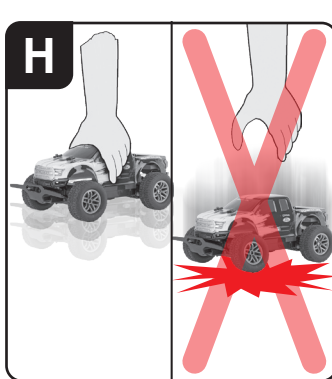

Sicherheitsbestimmungen · Safety instructions
Consignes de sécurité · Disposiciones de seguridad
Norme di sicurezza · Veiligheidsbepalingen
Prescrições de segurança · Säkerhetsbestämmelser
Turvallisuuohjeet · Zasady bezpieczeństwa
Biztonsági rendelkezések · Varnostna določila
Bezpečnostní předpisy · Bezpečnostné predpisy
Sikkerhetsbestemmelser · Sikkerhedsbestemmelser
أنظمة السلامة · Διατάξεις ασφαλείας · 安全准则 · 안전수칙