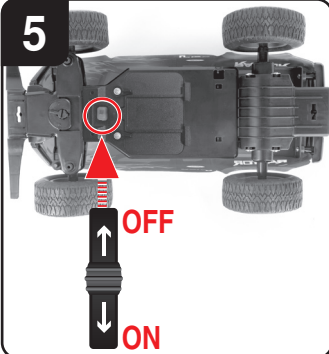

1

6,4 V 700 mAh!
4,48 Wh LiFePO₄

2x 1.5 V Micro AAA batteries
2x Piles 1, 5 V micro AAA
2x Pilas de 1,5 V Micro AAA

Ford Motor Company
Trademarks and Trade
Dress used under license
to Carrera Toys GmbH

2

1

2 6,4 V 700 mAh!
4,48 Wh LiFePO₄

Green = Connection OK
Vert = Connexion OK
Verde = Conexión OK

LED OFF = Charging
DEL OFF = En charge
LED OFF = Cargando

Green = Ready
Vert = Prêt
Verde = Listo

3

1x 6,4 V 700 mAh!
4,48 Wh LiFePO₄

4

2x 1.5 V Micro AAA batteries
2x Piles 1, 5 V micro AAA
2x Pilas de 1,5 V Micro AAA

5

6

7