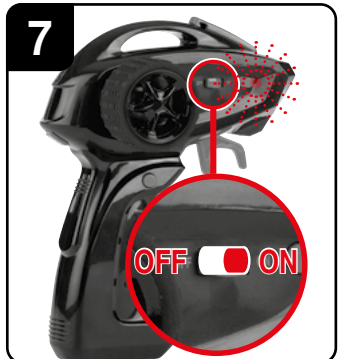

LED OFF = Charging
DEL OFF = En charge
LED OFF = Cargando

Green = Ready
Vert = Prêt
Verde = Listo

3

1x 6,4 V 700 mAh!
4,48 Wh LiFePO₄

4

2x 1.5 V Micro AAA batteries
2x Piles 1,5 V micro AAA
2x Pilas de 1,5 V Micro AAA

5

ON

OFF

6

ON/OFF

7

OFF ON