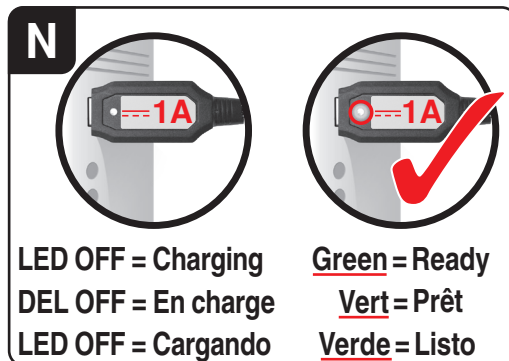

Sicherheitsbestimmungen · Safety instructions · Consignes de sécurité
Disposiciones de seguridad · Norme di sicurezza · Veiligheidsbepalingen ·
Prescrições de segurança · Säkerhetsbestämmelser · Turvallisuusohjeet
Zasady bezpieczeństwa · Biztonsági rendelkezések · Varnostna določila
Bezpečnostní předpisy · Bezpečnostné predpisy · Sikkerhetsbestem-
melser · Sikkerhedsbestemmelser · أنظمة السلامة · Διατάξεις ασφαλείας ·
安全准则 · 안전수칙

#370183012 Lime Star – PX – Carrera® Profi® RC