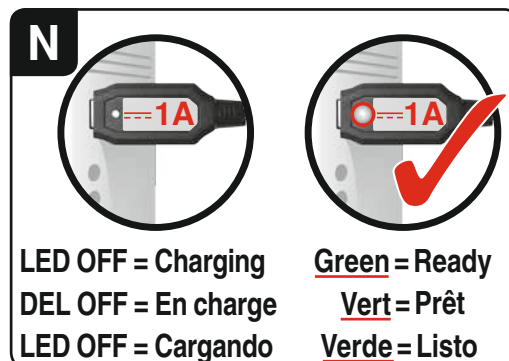

Sicherheitsbestimmungen · Safety instructions · Consignes de sécurité
Disposiciones de seguridad · Norme di sicurezza · Veiligheidsbepalingen
Prescrições de segurança · Säkerhetsbestämmelser · Turvallisuusohjeet
Zasady bezpieczeństwa · Biztonsági rendelkezések · Varnostna določila
Bezpečnostní předpisy · Bezpečnostné predpisy · Sigurnosne odredbe
Sikkerhetsbestemmelser · Sikkerhedsbestemmelser · Emniyet kaideleri
Διατάξεις ασφαλείας · 安全准则 · 安全規定 · قمارسا قمارسا · 안전수칙
Правила техники безопасности

#370183015 Red Bull NX2 – PX – Carrera® Profi® RC