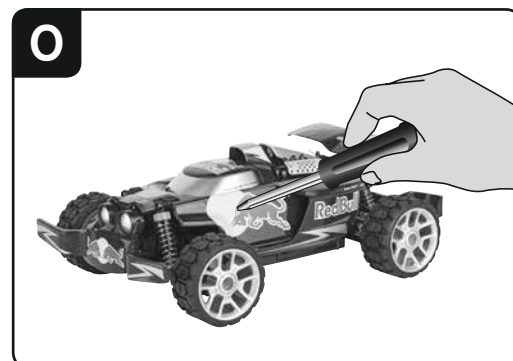

Sicherheitsbestimmungen · Safety instructions · Consignes de sécurité
Disposiciones de seguridad · Norme di sicurezza · Veiligheidsbepalingen
Prescrições de segurança · Säkerhetsbestämmelser · Turvallisuusohjeet
Zasady bezpieczeństwa · Biztonsági rendelkezések · Varnostna določila
Bezpečnostní předpisy · Bezpečnostné predpisy · Sigurnosne odredbe
Sikkerhetsbestemmelser · Sikkerhedsbestemmelser · Emniyet kaideleri
Διατάξεις ασφαλείας · 安全准则 · 安全規定 · قمارسا قمارسا · 안전수칙
Правила техники безопасности

#370183015 Red Bull NX2 – PX – Carrera® Profi® RC