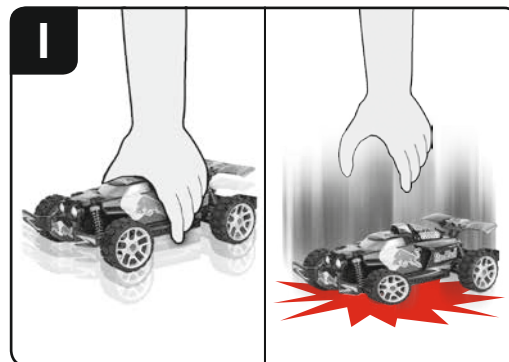

Sicherheitsbestimmungen · Safety instructions · Consignes de sécurité
Disposiciones de seguridad · Norme di sicurezza · Veiligheidsbepalingen
Prescrições de segurança · Säkerhetsbestämmelser · Turvallisuusohjeet
Zasady bezpieczeństwa · Biztonsági rendelkezések · Varnostna določila
Bezpečnostní předpisy · Bezpečnostné predpisy · Sigurnosne odredbe
Sikkerhetsbestemmelser · Sikkerhedsbestemmelser · Emniyet kaideleri
Διατάξεις ασφαλείας · 安全准则 · 安全規定 · قمارسا قمارسا · 안전수칙
Правила техники безопасности

#370183015 Red Bull NX2 – PX – Carrera® Profi® RC