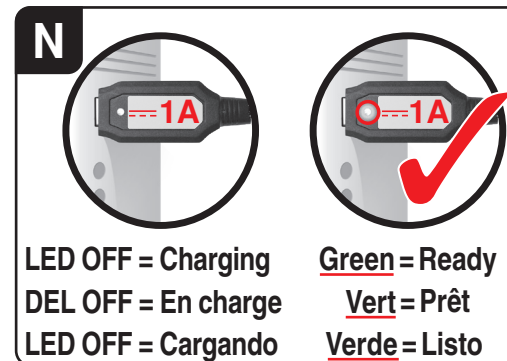

Sicherheitsbestimmungen · Safety instructions · Consignes de sécurité
Disposiciones de seguridad · Norme di sicurezza · Veiligheidsbepalingen ·
Prescrições de segurança · Säkerhetsbestämmelser · Turvallisuusohjeet
Zasady bezpieczeństwa · Biztonsági rendelkezések · Varnostna določila
Bezpečnostní předpisy · Bezpečnostné predpisy · Sikkerhetsbestem-
melser · Sikkerhedsbestemmelser · أنظمة السلامة · Διατάξεις ασφαλείας ·
安全准则 · 안전수칙

#370183015 Red Bull NX2 – PX – Carrera® Profi® RC