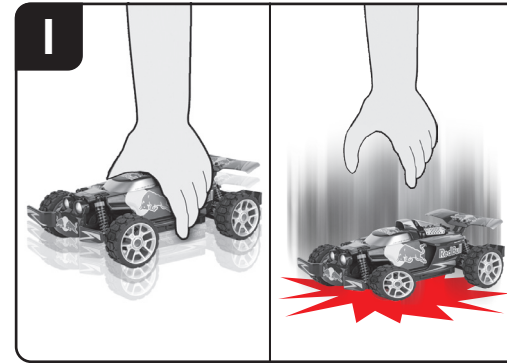

Sicherheitsbestimmungen · Safety instructions · Consignes de sécurité
Disposiciones de seguridad · Norme di sicurezza · Veiligheidsbepalingen ·
Prescrições de segurança · Säkerhetsbestämmelser · Turvallisuusohjeet
Zasady bezpieczeństwa · Biztonsági rendelkezések · Varnostna določila
Bezpečnostní předpisy · Bezpečnostné predpisy · Sikkerhetsbestem-
melser · Sikkerhedsbestemmelser · أنظمة السلامة · Διατάξεις ασφαλείας ·
安全准则 · 안전수칙

#370183015 Red Bull NX2 – PX – Carrera® Profi® RC