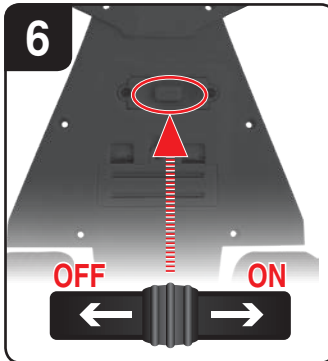

1

3,2 V
700 mAh!
2,24 Wh
LiFePO₄

2x 1.5 V Micro AAA batteries
2x Piles 1, 5 V micro AAA
2x Pilas de 1,5 V Micro AAA

2

1

2 3,2 V 700 mAh!
2,24 Wh LiFePO₄

Green = Connection OK
Vert = Connexion OK
Verde = Conexión OK

LED OFF = Charging
DEL OFF = En charge
LED OFF = Cargando

Green = Ready
Vert = Prêt
Verde = Listo

3

1

3,2 V 700 mAh!
2,24 WhLiFePO₄

4

2x 1.5 V Micro AAA batteries
2x Piles 1, 5 V micro AAA
2x Pilas de 1,5 V Micro AAA

5

6

7