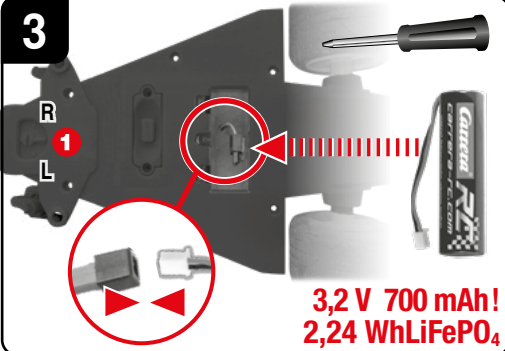

USB Charger
Câble de charge USB
Cable de carga USB

LED OFF = Charging
DEL OFF = En charge
LED OFF = Cargando

Green = Ready
Vert = Prêt
Verde = Listo

3

1