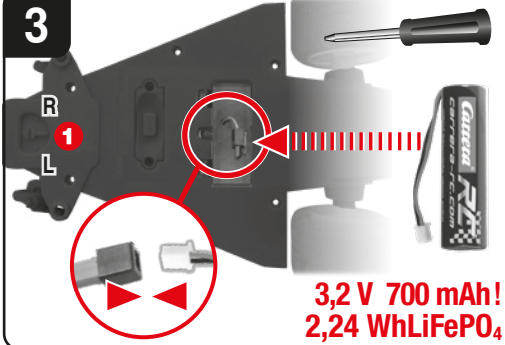

USB Charger
Câble de charge USB
Cable de carga USB

LED OFF = Charging
DEL OFF = En charge
LED OFF = Cargando

Green = Ready
Vert = Prêt
Verde = Listo

3

1