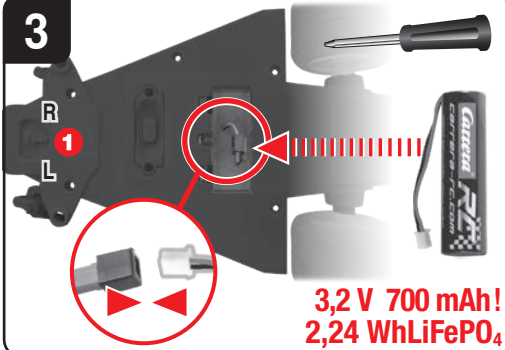

2**1**

2 3,2 V 700 mAh!
2,24 Wh LiFePO₄

LED OFF = Charging
DEL OFF = En charge
LED OFF = Cargando

Green = Ready
Vert = Prêt
Verde = Listo

Green = Connection OK
Vert = Connexion OK
Verde = Conexión OK

3**1****4**