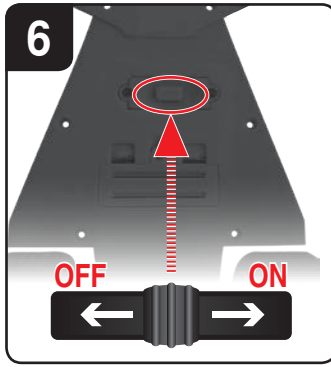

1

* Nur ein Modell enthalten - Contains only one model - contient un seul modèle - Contiene sólo un modelo - Contiene un solo modellino - Bevat slechts één model
Contém só uma miniatura - Endast en modell - Sisältää vain yhden radio-ohjattavan - Zawiera tylko jeden model - Csak egy modellt tartalmaz - Vključen samo en model
Obsahuje pouze jeden model - Inneholder kun samme modell - Inneholder kun én model - لا يحتوي إلا على نموذج واحد فقط - Sadece tek modeli dahildir - Περιέχει μόνο ένα πρότυπο - 含一个模型 - モデルは1体のみ入っています - 모델 한 개만 들어있음 - В объеме поставки входит только одна модель

2

1

2 3,2 V 700 mAh!
2,24 Wh LiFePO₄

LED OFF = Charging
DEL OFF = En charge
LED OFF = Cargando

Green = Ready
Vert = Prêt
Verde = Listo

Green = Connection OK
Vert = Connexion OK
Verde = Conexión OK

3

1

4

2x 1.5 V Micro AAA batteries
2x Piles 1, 5 V micro AAA
2x Pilas de 1,5 V Micro AAA

5

6

7