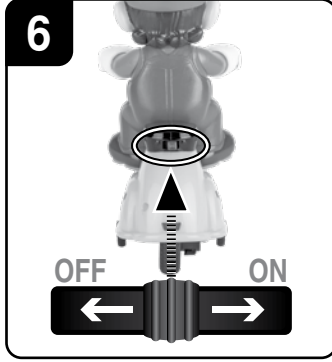

1

USB Charger
Câble de charge USB
Cable de carga USB

3,2 V
320 mAh!
1,02 Wh
LiFePO₄

2x 1.5 V Micro AAA batteries
2x Piles 1, 5 V micro AAA
2x Pilas de 1,5 V Micro AAA

2

1

USB Charger
Câble de charge USB
Cable de carga USB

Green = Connection OK
Vert = Connexion OK
Verde = Conexión OK

2

3,2 V 320 mAh!
1,02 Wh LiFePO₄

USB Charger
Câble de charge USB
Cable de carga USB

USB Charger
Câble de charge USB
Cable de carga USB

Green = Ready
Vert = Prêt
Verde = Listo

LED OFF = Charging
DEL OFF = En charge
LED OFF = Cargando

3

3,2 V 320 mAh!
1,02 Wh LiFePO₄

4

2x 1.5 V Micro AAA batteries
2x Piles 1, 5 V micro AAA
2x Pilas de 1,5 V Micro AAA

5

6

7