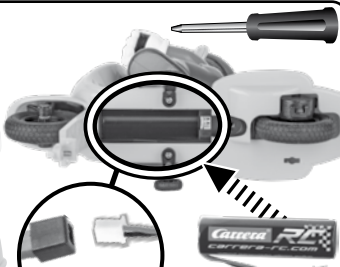

1

USB Charger
Câble de charge USB
Cable de carga USB

3,2 V
320 mAh!
1,02 Wh
LiFePO₄

2x 1.5 V Micro AAA batteries
2x Piles 1, 5 V micro AAA
2x Pilas de 1,5 V Micro AAA

2

1

USB Charger
Câble de charge USB
Cable de carga USB

Green = Connection OK
Vert = Connexion OK
Verde = Conexión OK

2

3,2 V 320 mAh!
1,02 Wh LiFePO₄

USB Charger
Câble de charge USB
Cable de carga USB

USB Charger
Câble de charge USB
Cable de carga USB

Green = Ready
Vert = Prêt
Verde = Listo

LED OFF = Charging
DEL OFF = En charge
LED OFF = Cargando

3

3,2 V 320 mAh!
1,02 Wh LiFePO₄

4

2x 1.5 V Micro AAA batteries
2x Piles 1, 5 V micro AAA
2x Pilas de 1,5 V Micro AAA

5

6

7