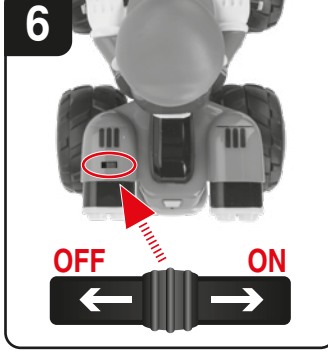

OFF ON
OFF ON

6