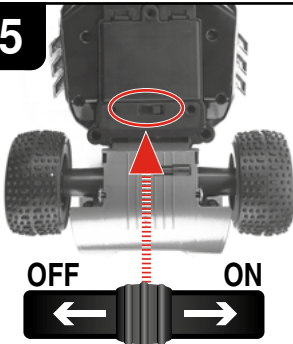

1

3,2 V
700 mAh!
2,24 Wh
LiFePO₄

2x 1.5 V Micro AAA batteries
2x Piles 1, 5 V micro AAA
2x Pilas de 1,5 V Micro AAA

2

1

2

3,2 V 700 mAh!
2,24 Wh LiFePO₄

Green = Connection OK
Vert = Connexion OK
Verde = Conexión OK

LED OFF = Charging
DEL OFF = En charge
LED OFF = Cargando

Green = Ready
Vert = Prêt
Verde = Listo

3

3,2 V 700 mAh!
2,24 Wh LiFePO₄

4

2x 1.5 V Micro AAA batteries
2x Piles 1, 5 V micro AAA
2x Pilas de 1,5 V Micro AAA

5

6

7