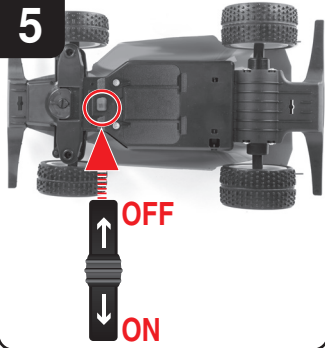

1

2

1

2 6,4 V 700 mAh!
4,48 Wh LiFePO₄

Green = Connection OK
Vert = Connexion OK
Verde = Conexión OK

LED OFF = Charging
DEL OFF = En charge
LED OFF = Cargando

Green = Ready
Vert = Prêt
Verde = Listo

3

1x 6,4 V 700 mAh!
4,48 Wh LiFePO₄

4

2x 1.5 V Micro AAA batteries
2x Piles 1, 5 V micro AAA
2x Pilas de 1,5 V Micro AAA

5

6

7