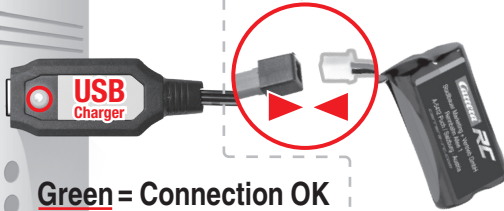

1**2****1****2** 6,4 V 700 mAh!
4,48 Wh LiFePO₄

Green = Connection OK
Vert = Connexion OK
Verde = Conexión OK

LED OFF = Charging
DEL OFF = En charge
LED OFF = Cargando

Green = Ready
Vert = Prêt
Verde = Listo