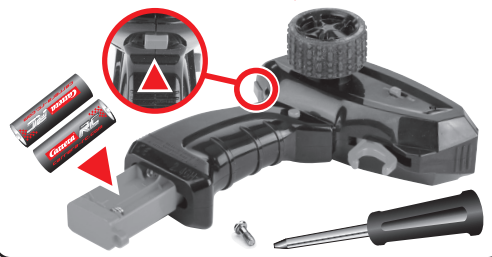

4

2x 1.5 V Micro AAA batteries
2x Piles 1, 5 V micro AAA
2x Pilas de 1,5 V Micro AAA