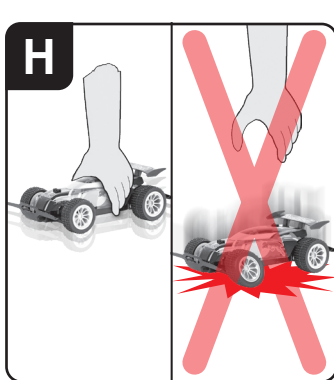

1**2****1****2** 6,4 V 700 mAh!
4,48 Wh LiFePO₄

Green = Connection OK
Vert = Connexion OK
Verde = Conexión OK

LED OFF = Charging
DEL OFF = En charge
LED OFF = Cargando

Green = Ready
Vert = Prêt
Verde = Listo