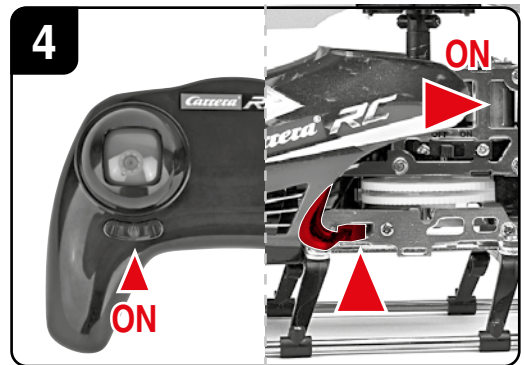

1

3,7V --- 850mAh   3,15Wh LiPo

2x 1.5 V Mignon AAA batteries
2x Piles 1, 5 V mignon AAA
2x Pilas de 1,5 V Mignon AAA

2

LED OFF = Charging
DEL OFF = En charge
LED OFF = Cargando

Green = Ready
Vert = Prêt
Verde = Listo

3

2x 1.5 V Mignon AAA batteries
2x Piles 1, 5 V mignon AAA
2x Pilas de 1,5 V Mignon AAA

4

5