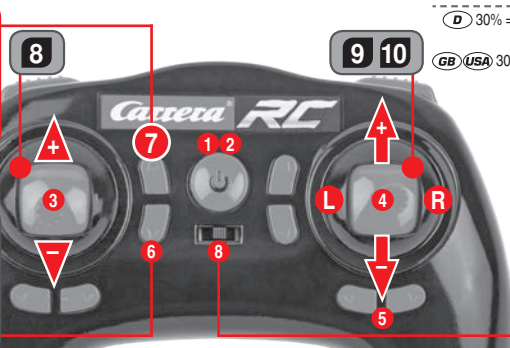

2

LED OFF = Charging
DEL OFF = En charge
LED OFF = Cargando

Green = Ready
Vert = Prêt
Verde = Listo

3

2x 1.5 V Mignon AA batteries
2x Piles 1, 5 V mignon AA
2x Pilas de 1,5 V Mignon AA

4

5

(D) 30% = Einsteiger Modus - 60% = Medium Modus
100% = Advanced Modus -> 3D Modus

(GB USA) 30% = beginner mode - 60% = medium mode
100% = Advanced Modus -> 3D Modus

(F) 30% = mode débutant
60% = mode moyen
100% = mode avancé -> mode 3D

(E) 30% = modo principiante
60% = modo medio
100% = modo avanzado -> modo 3D