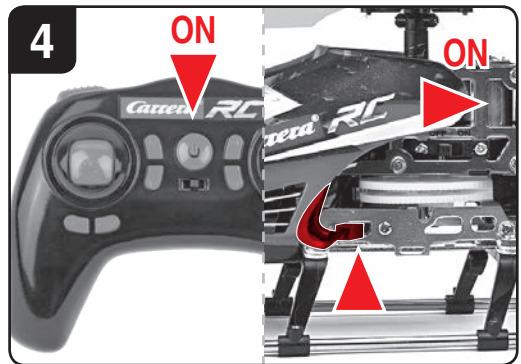

2

LED OFF = Charging
DEL OFF = En charge
LED OFF = Cargando

Green = Ready
Vert = Prêt
Verde = Listo

3

2x 1.5 V Mignon AA batteries
2x Piles 1, 5 V mignon AA
2x Pilas de 1,5 V Mignon AA

4

5

(D) 30% = Einsteiger Modus - 60% = Medium Modus
100% = Advanced Modus -> 3D Modus

(GB USA) 30% = beginner mode - 60% = medium mode
100% = Advanced Modus -> 3D Modus

(F) 30% = mode débutant
60% = mode moyen
100% = mode avancé -> mode 3D

(E) 30% = modo principiante
60% = modo medio
100% = modo avanzado -> modo 3D