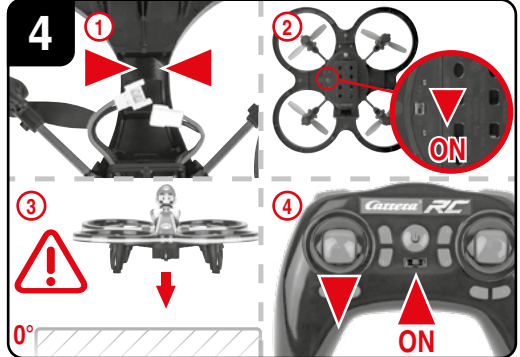

2

a

LED OFF = Charging
DEL OFF = En charge
LED OFF = Cargando

Green = Ready
Vert = Prêt
Verde = Listo

b

3

2x 1.5 V Mignon AA batteries
2x Piles 1, 5 V mignon AA
2x Pilas de 1,5 V Mignon AA

4

5

top side

6

underside

7

9 10

11 12

8