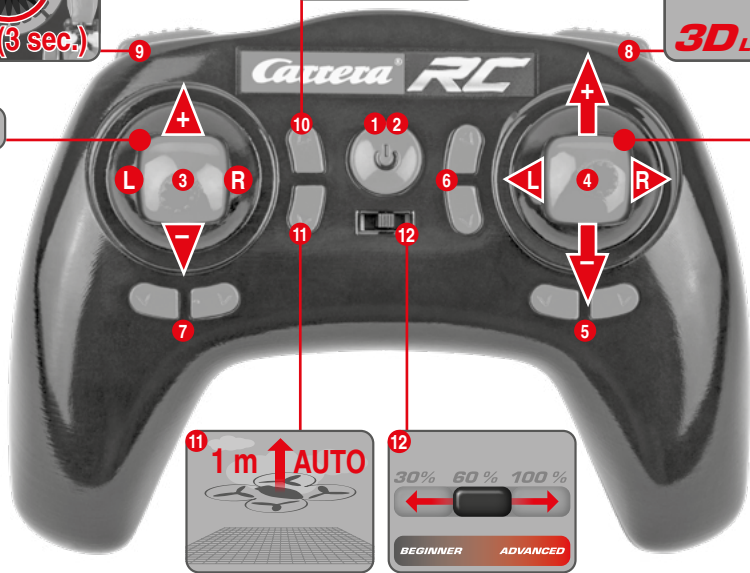

2

a

LED OFF = Charging
DEL OFF = En charge
LED OFF = Cargando

Green = Ready
Vert = Prêt
Verde = Listo

b

3

2x 1.5 V Mignon AA batteries
2x Piles 1, 5 V mignon AA
2x Pilas de 1,5 V Mignon AA

4

5

top side

6

underside

7

9 10

11 12

8