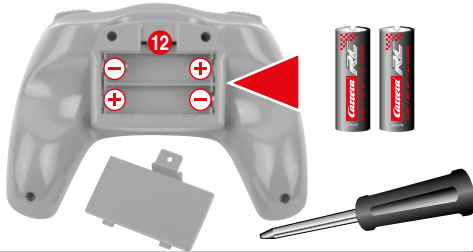

2

a

LED OFF = Charging
DEL OFF = En charge
LED OFF = Cargando

Green = Ready
Vert = Prêt
Verde = Listo

b

3

2x 1.5 V Mignon AA batteries
2x Piles 1, 5 V mignon AA
2x Pilas de 1,5 V Mignon AA

4