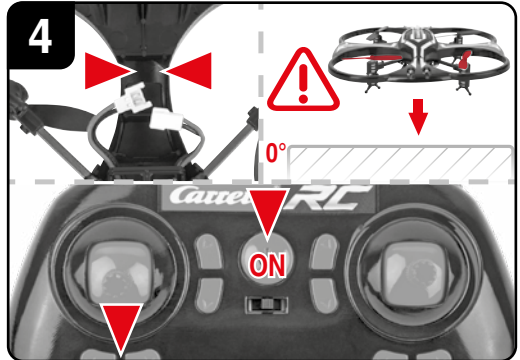

1

3,7V --- 380 mAh
1,41 Wh LiPo

2x 1.5 V Mignon AA batteries
2x Piles 1, 5 V mignon AA
2x Pilas de 1,5 V Mignon AA

2

a

LED OFF = Charging
DEL OFF = En charge
LED OFF = Cargando

Green = Ready
Vert = Prêt
Verde = Listo

b

3

2x 1.5 V Mignon AA batteries
2x Piles 1, 5 V mignon AA
2x Pilas de 1,5 V Mignon AA

4

5

top side

6

underside